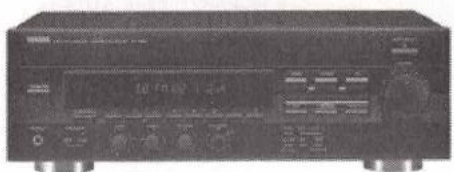

Yamaha Stereo Receivers

Each is built to be the best in its class, with high quality parts and excellent sound.

RX-396

RX-396

50 watts per channel, 5 audio inputs, 1 tape monitor. **\$295.00**

RX-496

RX-496