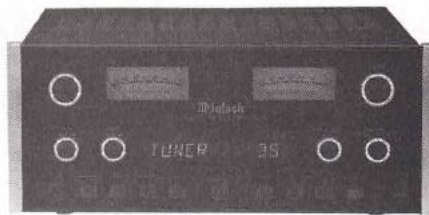

C-2200 tube preamplifier

C2200 tube preamplifier - Make the music magic, the way you always dreamed of! This beautifully-finished 21st century preamplifier features all the latest McIntosh control technologies coupled with the venerable tube tradition that made McIntosh famous! Exult in the lush sound of this remarkable instrument, perfect in combination with McIntosh transistor or tube power amplifiers. **$4,600.00**

MC275 tube power amplifier – For generations since the early 1960s, this most sought-after but rare amplifier with heavenly sound has been upheld as the icon of McIntosh tube genius. Now, finally, you can acquire a high-tech update of McIntosh's most famous tube amplifier – including balanced and unbalanced inputs, new detachable power cable and power switch. With 75 watts per channel, the MC275 is STILL the unsurpassed masterpiece of McIntosh tube innovation! **$3,495.00**