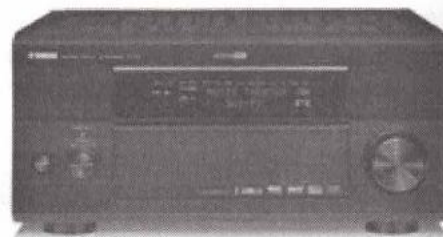

RX-Z9

Yamaha RX-Z9

— *the ultimate home theater receiver*

Imagine a 9.1 channel, 1,290 watt surround sound receiver with a selection of 51 sound programs with 71 variations! Add an automatic parametric room acoustic optimizer to analyze room acoustics and optimize sound output to match. This is the best sounding, most satisfying home theater receiver Yamaha has ever made. Perfect for custom installations. Please come in for a demonstration of its tremendous and unmatched capability! **$4495.00**