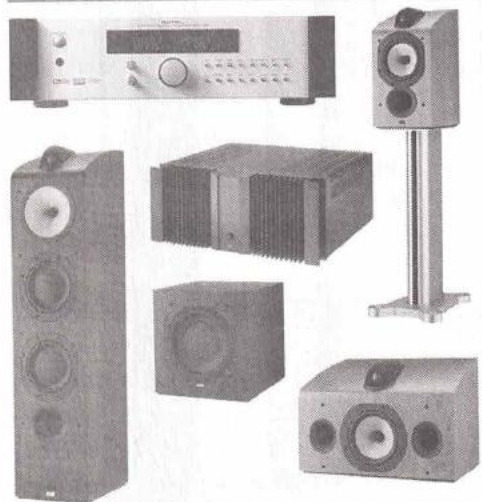

Definitive Technology PF15 15" Subwoofer

> **SPECIAL SYSTEM PRICE \$3,995.00**

Best

Rotel RSP-1068 Dual Zone Preamp/Processor

Rotel RMB-1075 100 watts/5 Power Amplifier

B&W 703 Front Speakers

B&W HTM7 Center Speaker