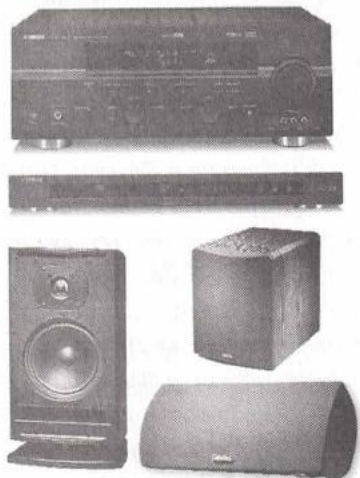

stereo shop
audio/video interiors

The Stereo Shop, for 46 years, is Central Connecticut's custom audio/video specialist. The systems on this page provide the absolute best sound and value at their price. They sound excellent and offer superior build quality and reliability. We have these systems on display for your evaluation and we are sure you will agree they provide first-class entertainment. At The Stereo Shop, there is no substitute for quality, knowledge and experience. **Please call us at 523-7250 for information anytime.**

Good

Yamaha RX-V650 Digital Surround Receiver

Yamaha DVD-S550 Single Disc DVD

Definitive Technology Pro Cinema 100 Front, Center, Rear Speakers

Definitive Technology Pro Sub 100 250 watt Subwoofer

> **SPECIAL SYSTEM PRICE $1,995.00**