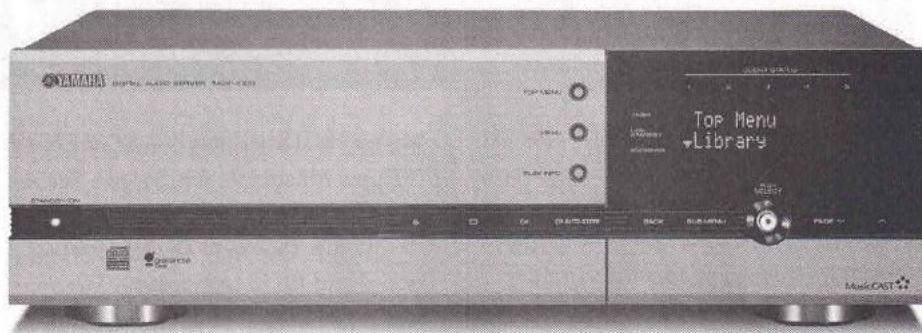

CDC-685 5 disc changer - Yamaha's best sounding CD changer, with text display, variable output control and digital output. **$229.00**

digital audio terminal (also known as a "client receiver"). Store your family's music on the server's hard drive, and access it all with an on-screen display for artist, album, genre or song. Program any mix you wish. Think of the server as a CD player/recorder that can also broadcast to other rooms of your house. The server can play up to eight music programs simultaneously, "music casting" a program to client receivers in up to seven other locations. You may also select your music programs from any client location, making it unnecessary to visit the main server. If you wish, you can even record custom CDs on the server. This amazing innovation will change the way you record, select and listen to music! Come in for an awesome demonstration today!

MCX-1000 $2195.00

MCX-A10 $595.00

MCX-1000