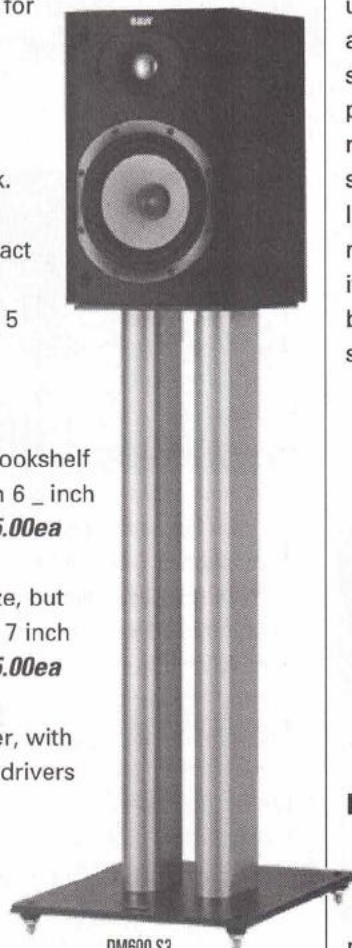

DM 604 S3

A tower system with two 7 inch bass drivers, and Kevlarbass/midrange. **$695.00ea**

DM600 S3