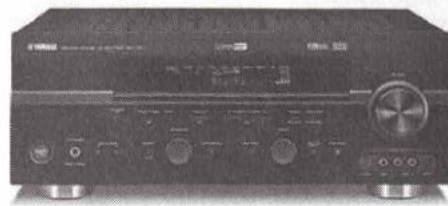

RX-V2500

Yamaha RX-V2500

For those who want a little extra, this beautifully-designed next step up receiver has all the great features of the RX-V1500, plus more power, more flexibility and a more versatile remote control. With 910 watts (130 watts x 7) and a user-friendly graphic interface. **$995.00**