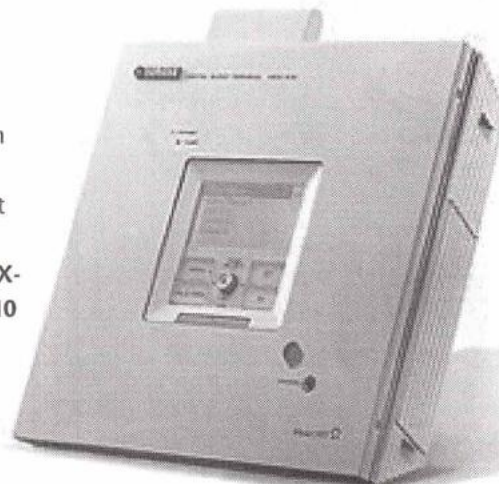

MCX-1000 \$2195.00

MCX-A10 \$595.00

MCX-1000

Yamaha MusicCast
- World's First Multi-Room
Wireless Music Network

Yamaha has the ultimate CD changer/recorder! Store 1,000 CD's on its hard drive, copy CDs, create your own music compilations, or broadcast music all over your house! Yamaha provides the means with the new **MCX-1000 digital audio server** and **MCX-A10**