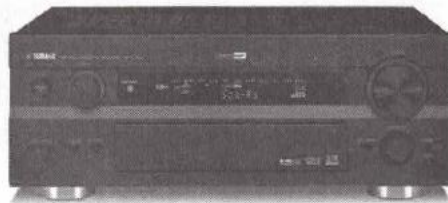

RX-V1500

Yamaha RX-V1500

This new receiver is the entry way into serious home theater! This superior receiver has 7 channels delivering 120 watts each of fabulous surround sound, all controlled with an "intelligent" remote that learns and adapts to your needs. Thanks to a heavier power supply, enjoy a wider sonic stage and great depth of field that puts you in the middle of great entertainment. Major features include up-converting video into component video, and providing audio in a second area. Its incredible floor-to-ceiling and wall-to-wall imaging will astonish you!! Its rich, full sound will delight you! **$795.00**