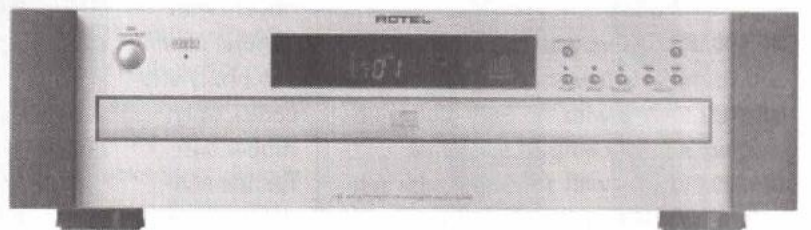

RCC-1055

Available Exclusively at the
stereo shop
Arcam, McIntosh,
Conrad-Johnson, B&W,
Fujitsu, Runco,
Definitive Technology,
Tributaries, Canton
Also on display for your evaluation
Yamaha, Rotel
Velodyne, Mitsubishi, Audioquest,
Ortofon, Grado, SpeakerCraft,
Salamander