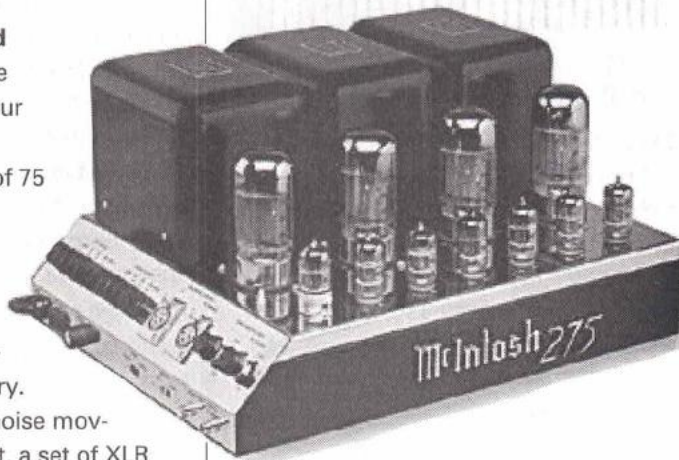

MC-275 tube power amplifier