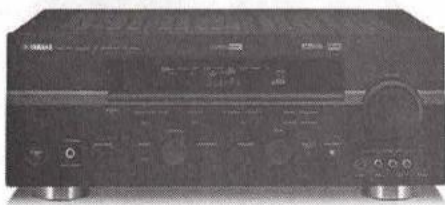

Yamaha, the world's largest producer of musical instruments, also makes some of the best audio components. In the digital age, Yamaha is a pioneer of Digital Sound Field Processing, allowing immense flexibility in creating sound environments for home theater applications. All of their acoustic and audio expertise is now engineered into powerful chips that expand and enhance your entertainment possibilities. The heft and feel of every Yamaha component is testimony to their superior build quality and attention to detail.

Home Theater Receivers

RX-V650

Yamaha RX-V650

An extremely affordable 7.1-channel, 665 watt (95W x 7) receiver with Digital ToP-ART and high current amplification. Compatible with all the latest movie sound formats including Dolby Digital and Dolby Pro Logic IIx. Its ultra-easy set-up uses a microphone and built-in analyzer to measure and compute the perfect set-up parameters for your room to provide you with the most amazing sound (YPAO - Yamaha Parametric Room Optimizer) for automatically adjusting the sound in your room. Includes Quad Field CINEMA DSP and 29 surround programs. **$495.00**